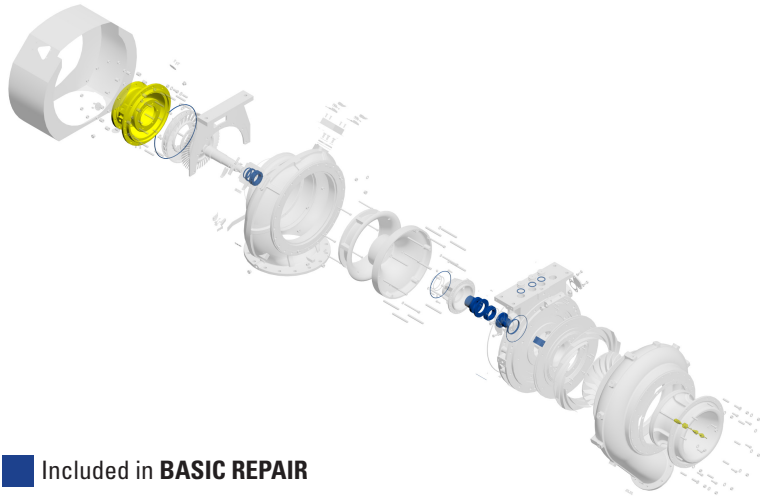

ABB 3600 & G3600 Turbocharger Repair Options

- Included in **BASIC REPAIR**
- Included in **BASIC REPAIR PLUS**

Customer Name _____

Contact Phone No. _____

Date _____

Model _____

Serial No. _____

Sales Rep _____

Contact Phone No. _____

Turn Around Time _____

Notes: _____

_____

_____

_____

_____